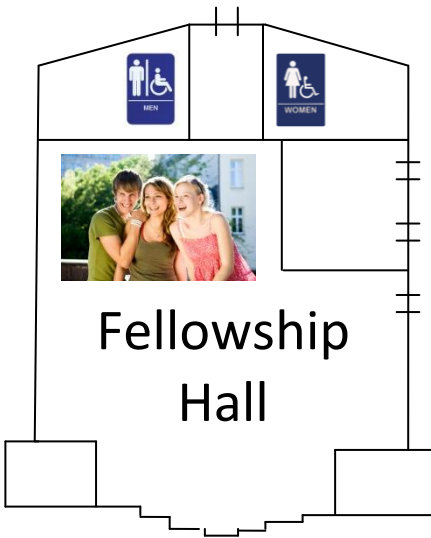

ARCF Site Map

Sunday morning schedule and picture legend below...

Wonder St.

Parking Lot

Children's Education Wing

1st Service Schedule

9:00 – 10:15

- Worship/Inspired Message
 - Sanctuary
- Sunday School (ages 0 – 5th grade)
 - CE Wing
- Parenting Class – Video Series
 - Choir Room
- Adventures in the Word
 - Lighthouse Room
- Youth Group Meeting
 - Fellowship Hall

2nd Service Schedule

10:45 – 12:00

- Worship/Inspired Message
 - Sanctuary
- Super Church (K-5th grade)
 - CE Wing
- Sunday School (ages 0 – Pre K)
 - CE Wing
- New Friends Connections
 - Choir Room
- Amazing Grays
 - Lighthouse Room