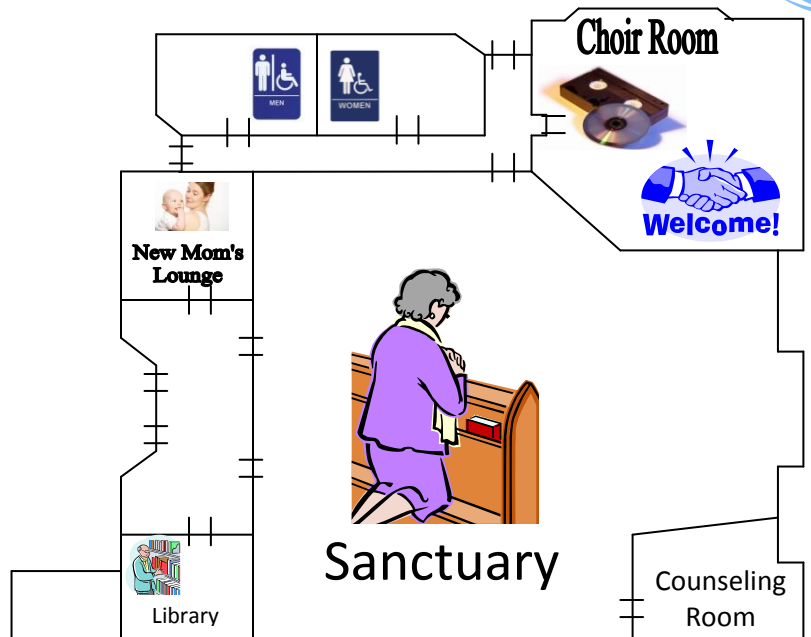

ARCF Site Map

Sunday morning schedule and picture legend below...

Wonder St.

Parking Lot

Children's Education Wing

1st Service Schedule

9:00 – 10:15

- Worship/Inspired Message
 - Sanctuary
- Sunday School (ages 0 – 5th grade)
 - CE Wing
- Parenting Class – Video Series
 - Choir Room
- Adventures in the Word
 - Lighthouse Room
- Youth Group Meeting
 - Fellowship Hall

2nd Service Schedule

10:45 – 12:00

- Worship/Inspired Message
 - Sanctuary
- Super Church (K-5th grade)
 - CE Wing
- Sunday School (ages 0 – Pre K)
 - CE Wing
- New Friends Connections
 - Choir Room
- Amazing Grays
 - Lighthouse Room