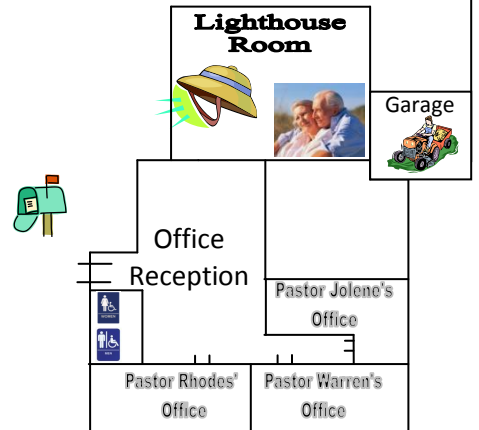

3rd graders

1st and 2nd Graders

4th and 5th graders

Babies

Toddlers

Pre K and Kindergarten